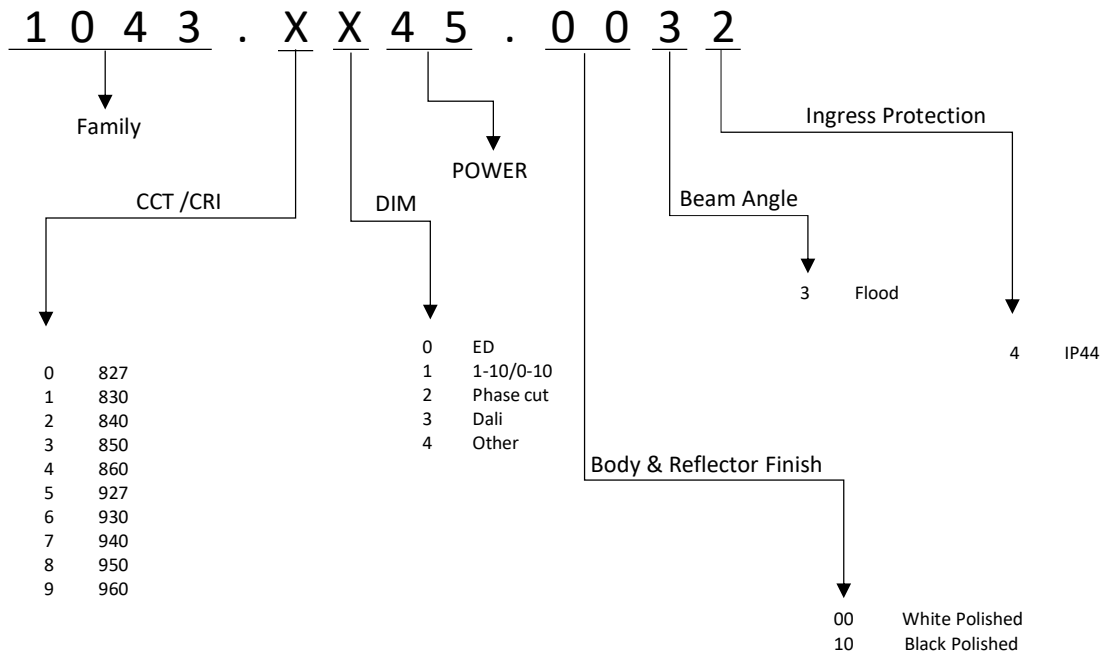

CE IP 44

1043

Recessed Down Light

TECHNICAL DATA

Mounting: Recessed
Body: Diecast Aluminium
Colour: White, Black
Protection: IP44
Operation temperature: 0~35°

ELECTRICAL DATA

Power: 10-50W
Type of Equipment: ED, Dimmable on request
Power factor: 0.9<
Input Voltage: AC 220-240V 50/60Hz

OPTICAL DATA

Beam Angle: 45°
Way of lighting: Direct
Diffuser: Glass
CCT: 3000K, 4000K, 5000K
CRI: 80<

GENERAL DATA

Warranty: 5Years
Application : Office, Residential, Hospitals

Code	Type of Equipment	Power	CRI / Ra	Luminous Efficacy	Lumens	Operating Temperature Range
1043.XX07.0032	ED/DIM	7	80/90	100	900	0 - 35
1043.XX12.0032	ED/DIM	12	80/90	100	1200	0 - 35
1043.XX15.0032	ED/DIM	15	80/90	100	1500	0 - 35
1043.XX25.0032	ED/DIM	25	80/90	100	2500	0 - 35
1043.XX30.0032	ED/DIM	30	80/90	100	3000	0 - 35
1043.XX45.0032	ED/DIM	45	80/90	100	4500	0 - 35

Power tolerance +/- 5%.

Colour temperature tolerance +/- 5%.

Led Waves Lighting reserves right to introduce any construction changes and improvements into the lighting.

ORDER DETAILS

Code	Dimension (mm)	Cutout (mm)
1043.XX07.0032	D 95	75
1043.XX12.0032	D 115	95
1043.XX15.0032	D 140	115
1043.XX25.0032	D 165	145
1043.XX30.0032	D 195	165
1043.XX45.0032	D 230	195