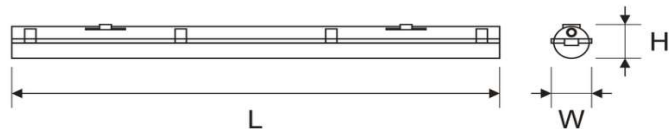

CE IP 44

2952

Decorative Mirror Light

TECHNICAL DATA

Mounting: Surface
Body: Steel
Colour: Black, Gold, Chrome, Nickel, Bronze
Protection: IP44
Operation temperature: 0°~+35°

ELECTRICAL DATA

Power: 5W
Type of Equipment: ED, Dimmable on request
Power factor:
Input Voltage: AC 220-240V/50-60Hz

OPTICAL DATA

Beam Angle: Wide Beam
Way of lighting: Direct
Diffuser: Acrylic (Frosted)
CCT: 3000K, 4000K, 6000K
CRI: 80<

GENERAL DATA

Warranty:
Application : Washroom, Bathroom, Dressing room etc..

Code	Type of Equipment	Power	CRI / Ra	Luminous Efficacy	Lumens	Operating Temperature Range
2952.1005.0102	ED	5	80	85	425	0°~+45°

The EKO-LED Company reserves right to introduce any construction changes and improvements into the lighting.

ORDER DETAILS

Code	Dimension (mm)
2952.1005.0102	L 500 X W 120 X H 90

PHOTOMETRIC DISTRIBUTIONS