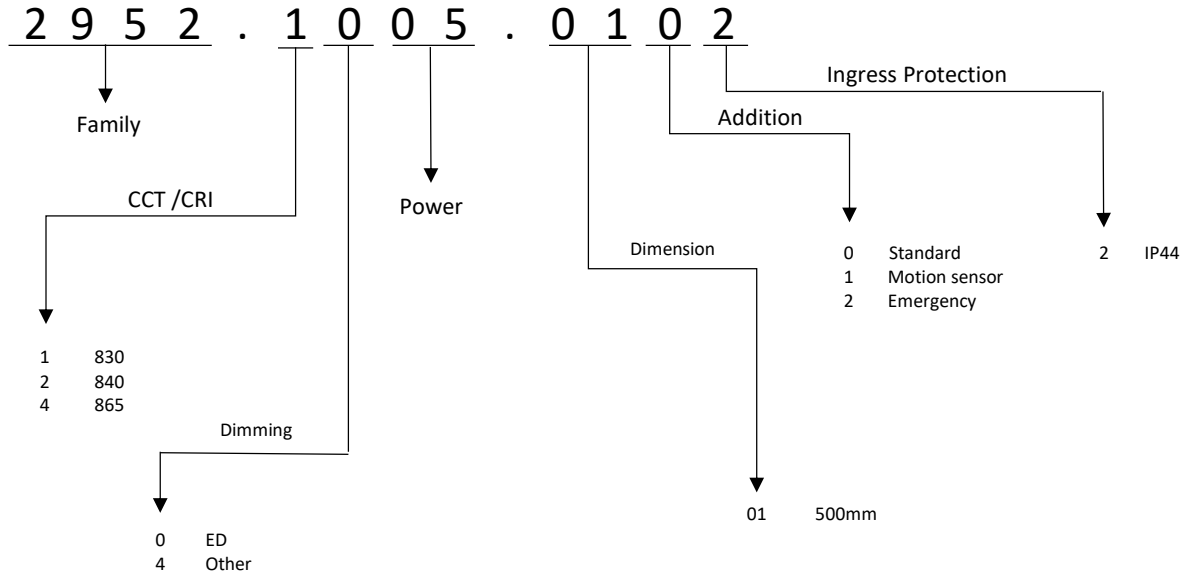

CE IP 44

2952

Decorative Mirror Light

TECHNICAL DATA

Mounting: Surface
Body: Steel
Colour: Black, Gold, Chrome, Nickel, Bronze
Protection: IP44
Operation temperature: 0°~+35°

ELECTRICAL DATA

Power: 5W
Type of Equipment: ED, Dimmable on request
Power factor:
Input Voltage: AC 220-240V/50-60Hz

OPTICAL DATA

Beam Angle: Wide Beam
Way of lighting: Direct
Diffuser: Acrylic (Frosted)
CCT: 3000K, 4000K, 6000K
CRI: 80<

GENERAL DATA

Warranty:
Application : Washroom, Bathroom, Dressing room etc..

Code	Type of Equipment	Power	CRI / Ra	Luminous Efficacy	Lumens	Operating Temperature Range
2952.1005.0102	ED	5	80	85	425	0°~+45°

The EKO-LED Company reserves right to introduce any construction changes and improvements into the lighting.

ORDER DETAILS

Code	Dimension (mm)
2952.1005.0102	L 500 X W 120 X H 90

PHOTOMETRIC DISTRIBUTIONS